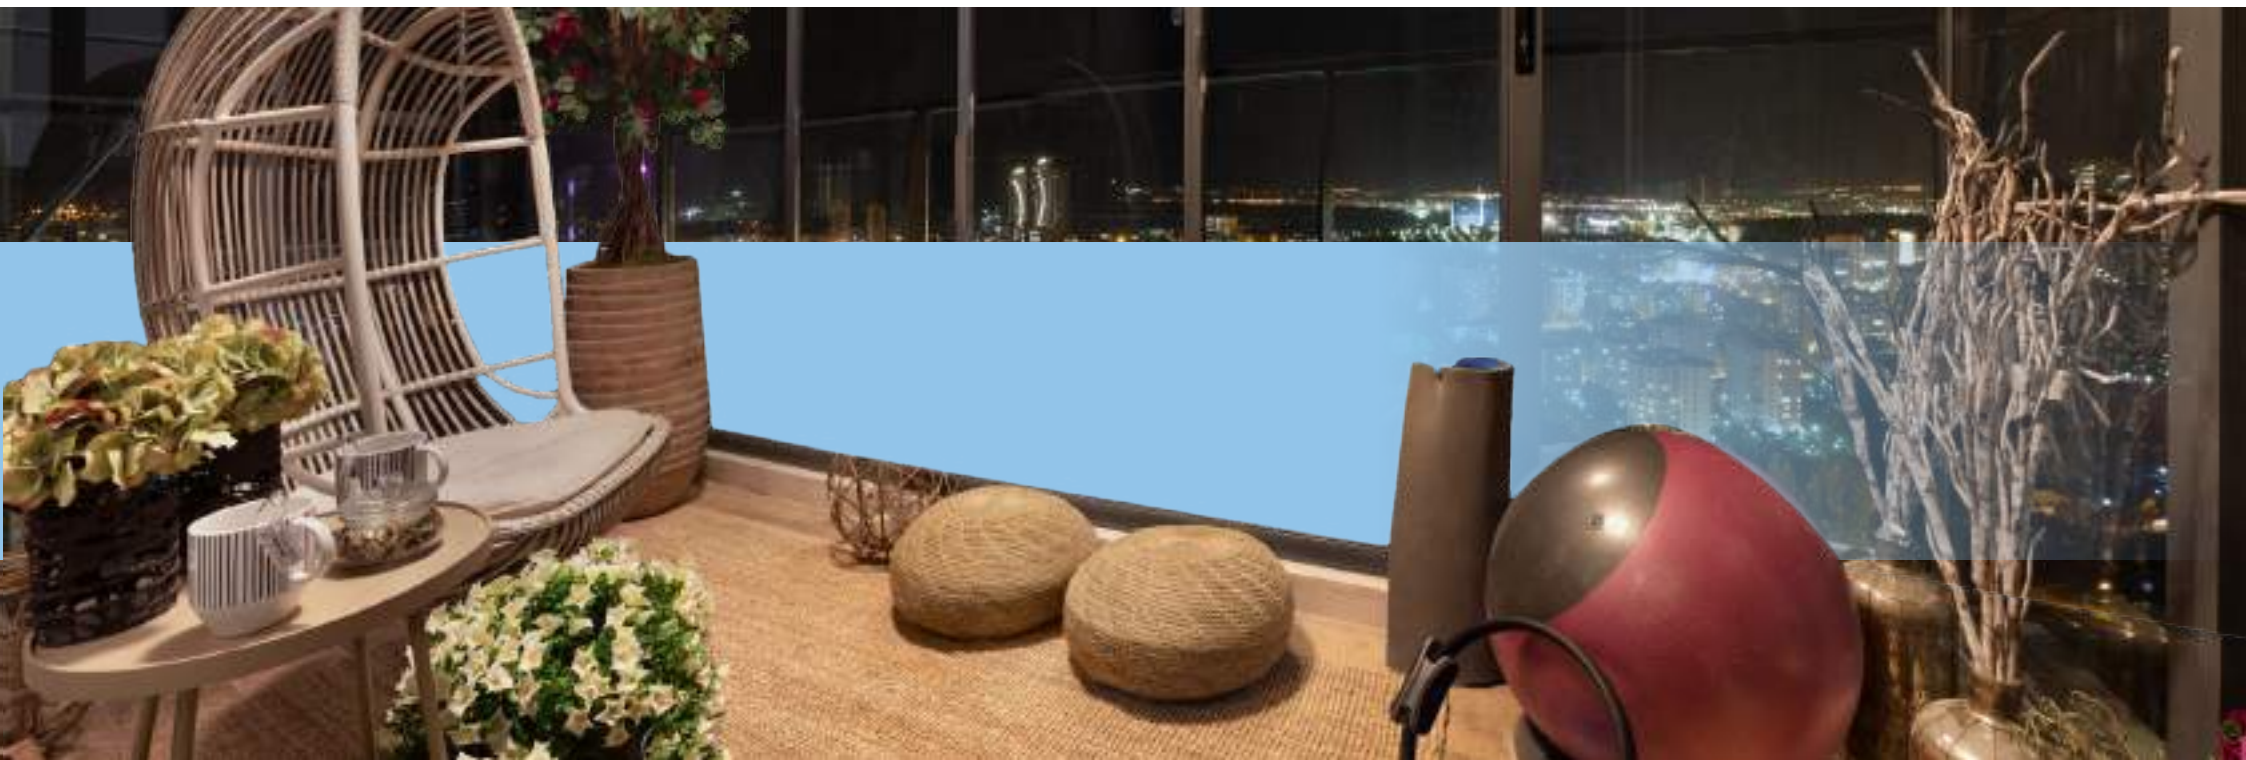

Double Glass Folding System

Tiara Twinmax

Experience the quality and comfort of Eralux with Tiara Twinmax, most preferred sliding folding glass balcony system. With Insulating Glass, Tiara Twinmax achieves the highest level of insulation ever in glass balcony systems, ensuring comfort across all four seasons. Whether for your balcony, winter garden, or terrace, Tiara Twinmax offers exceptional insulation and versatility.

Test Certified **Folding Glass Balcony System**

Tiara Twinmax glass balcony, featuring insulating glass, has been rigorously tested by the German PfB Institute in accordance with European standards. It has achieved the highest values for air, water, wind, and sound insulation in its class.