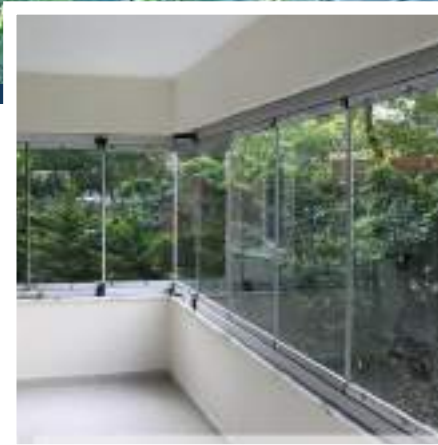

Economic Single Glazed Sliding Folding Glass Balcony System

Statu Optima / Tango

“Statu Glass Balcony” is the brand of economic glass balcony systems. In other words, we take the regular glass balcony system to one step further with its quality and 2-year warranty. With Optima and Tango systems, you can have a quality glass balcony without worrying about price.

Technical Details	Description
System Height	Tango Max: 2200 mm Optima Max.: 2400 mm
Module Width	Max. 650 mm
Glass Type	Single Tempered Glass
Glass Thickness	Tango: 6mm | 8 mm | 10 mm Optima: 8 mm
Threshold solutions	Standard
Lock Options	Comfort | Standard Lock

* To estimate wind load, it should be asked to headquarter for higher than the 15th floor.