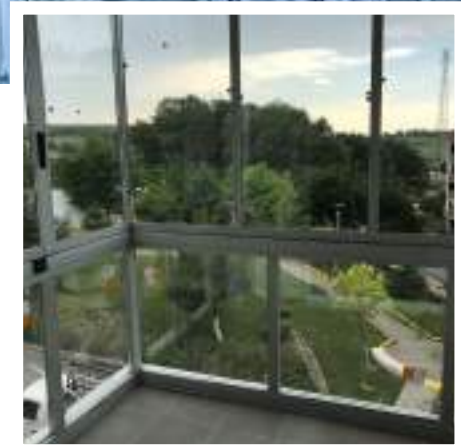

GLAZING SYSTEMS

ERALUX
CREATIVE QUALITY

Economic Single Glazed Sliding Folding Glass Balcony System

Statu Optima / Tango

“Statu Glass Balcony” is the brand of economic glass balcony systems. In other words, we take the regular glass balcony system to one step further with its quality and 2-year warranty. With Optima and Tango systems, you can have a quality glass balcony without worrying about price.

Technical Details	Description
System Height	Tango Max: 2200 mm Optima Max.: 2400 mm
Module Width	Max. 650 mm
Glass Type	Single Tempered Glass
Glass Thickness	Tango: 6mm 8 mm 10 mm Optima: 8 mm
Threshold solutions	Standard
Lock Options	Comfort Standard Lock