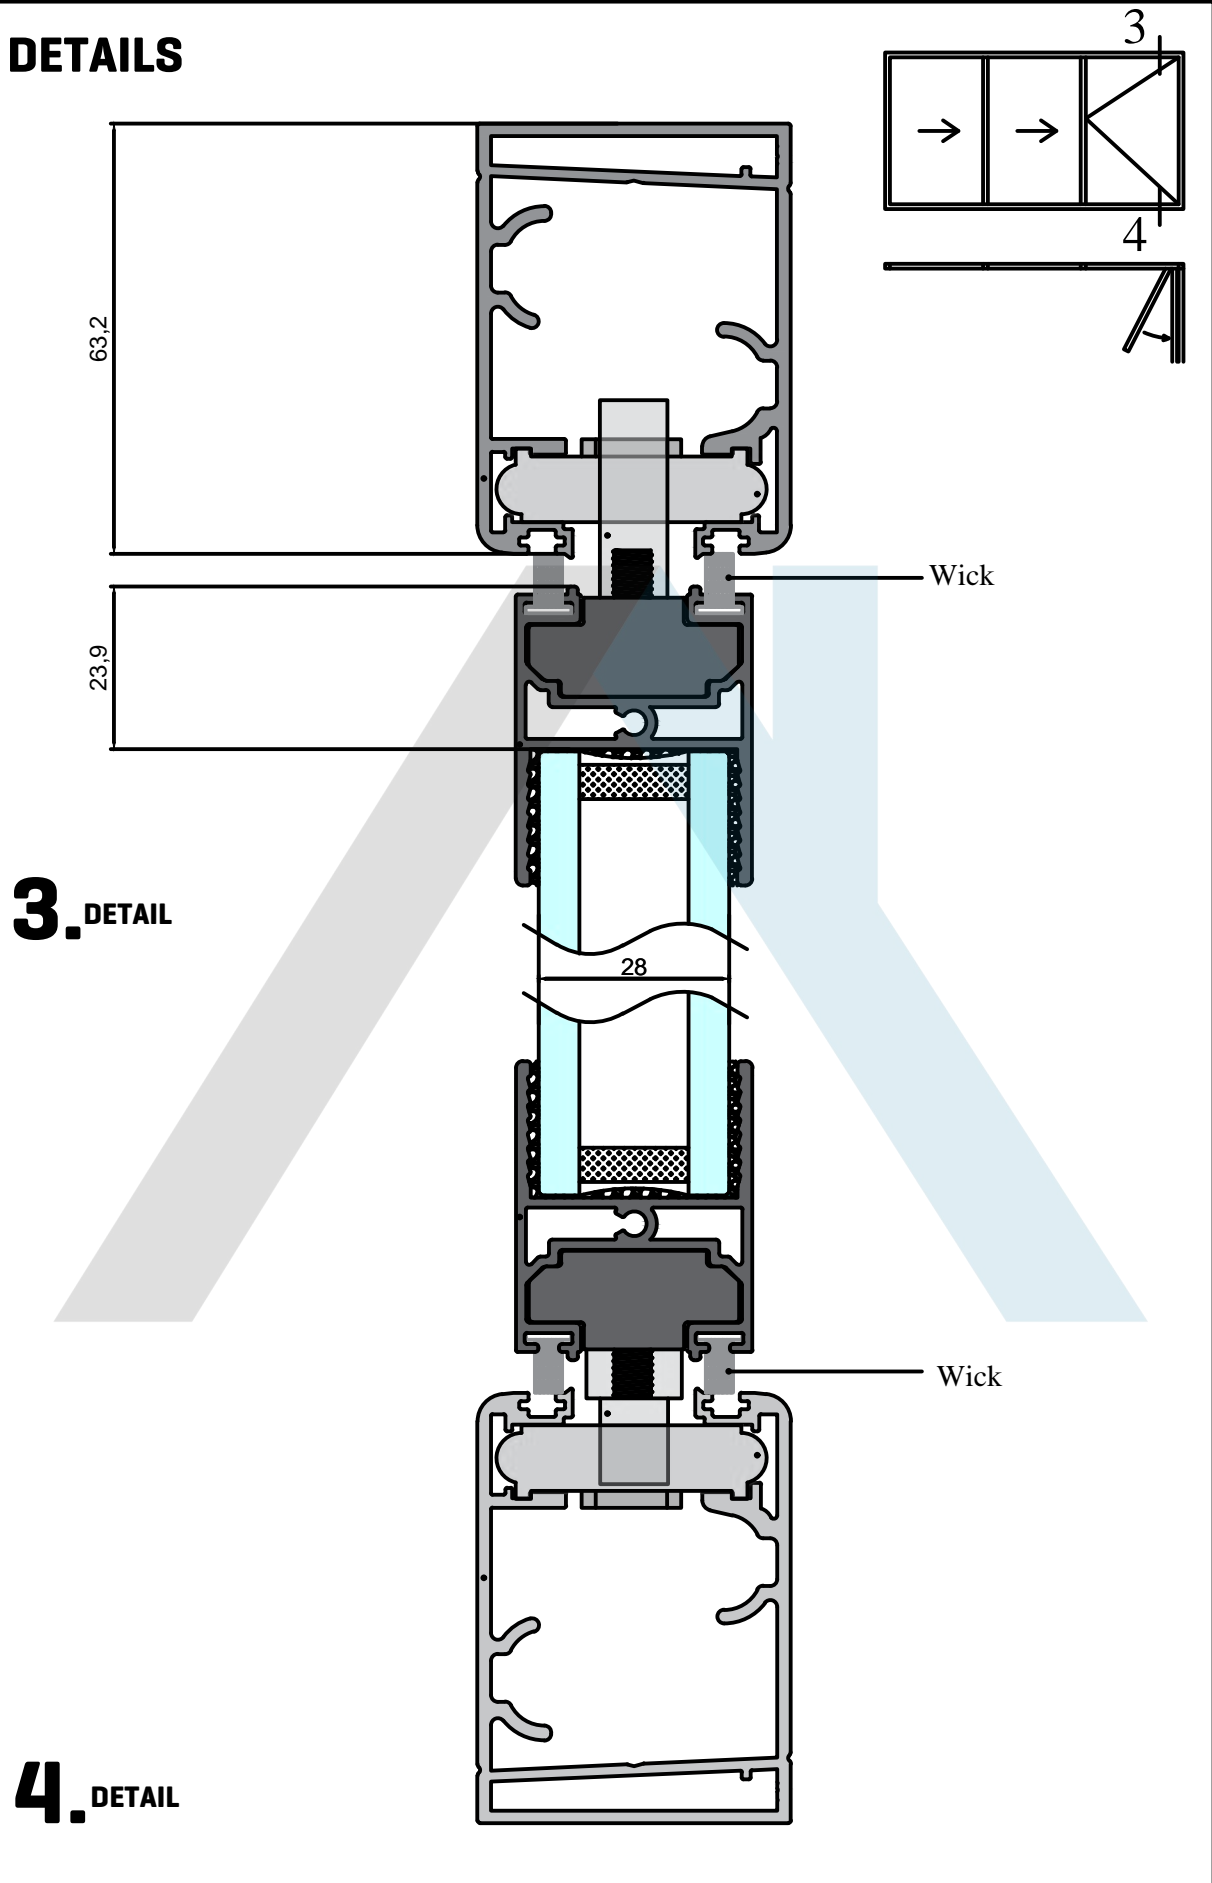

ERALUX

CREATIVE QUALITY

FLEXIFOLD FOLDING GLASS

Profile for frame

DETAILS

1. DETAIL

Wick

23,4

20

27,7

28

Wick

92,2

2. DETAIL

DETAILS

DETAILS