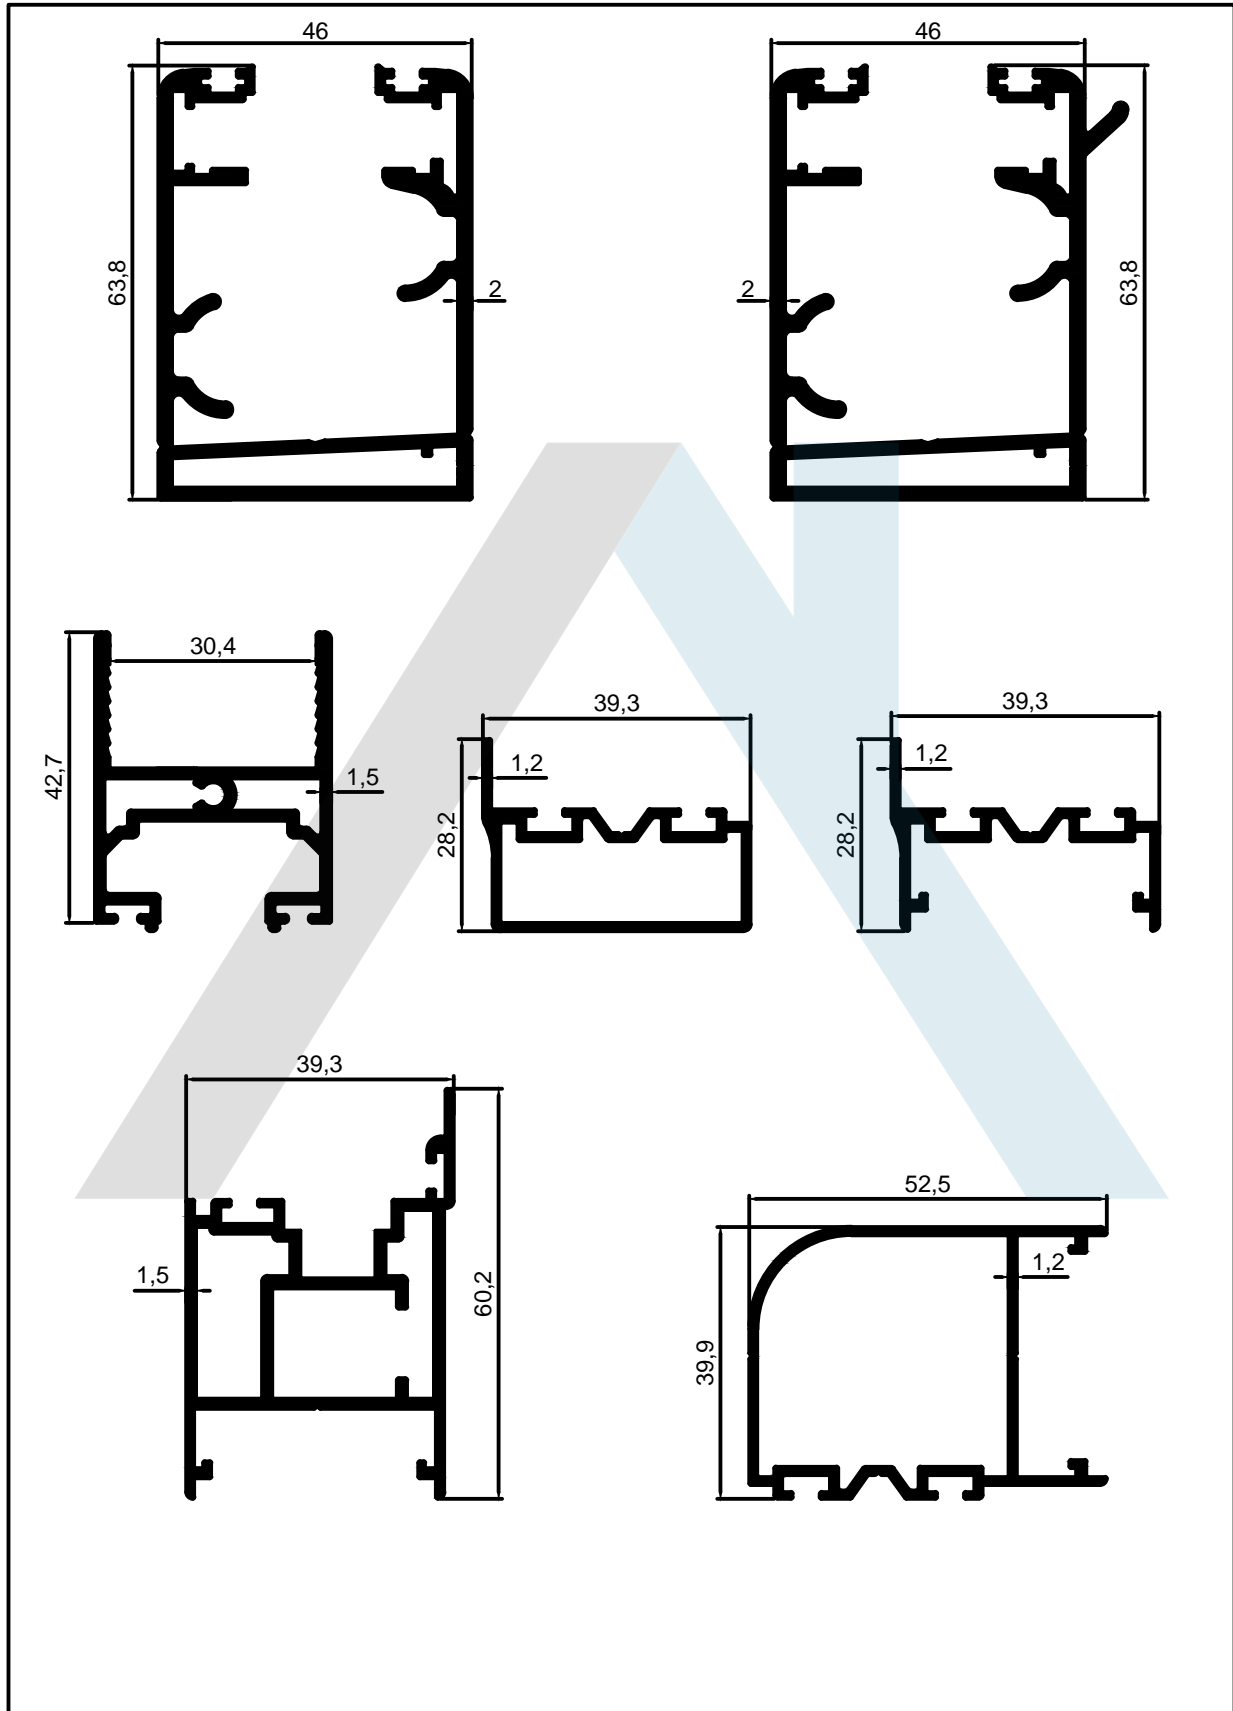

ERALUX

CREATIVE QUALITY

FLEXIFOLD FOLDING GLASS

Profile for frame

DETAILS

1. DETAIL

Wick

23,4

20

27,7

28

Wick

92,2

2. DETAIL

DETAILS

DETAILS